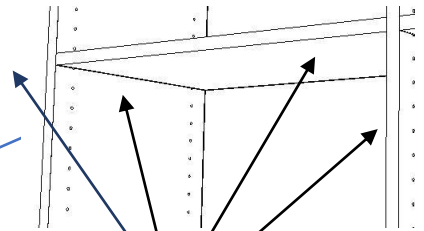

Single System bolt for outside panels

+

System Bolt Single H.263.20.985 *Single bolt for Fixed Shelves. Cam system Locks onto this Bolt Place on end Gables/Panels

+

or

System 1 Bolt Double H.263.24.972 *1 Piece bolt for Fixed Shelves. Cam system Locks onto this Bolt Place on middle Gables/Panels that have another fixed shelf on the other side

System 2 piece Double H.263.24.943 *2 Piece bolt for Fixed Shelves. Cam system Locks onto this Bolt Place on middle Gables/Panels that have another fixed shelf on the other side

+

or

System 1 Bolt Double H.263.24.972 *1 Piece bolt for Fixed Shelves. Cam system Locks onto this Bolt Place on middle Gables/Panels that have another fixed shelf on the other side

System 2 piece Double H.263.24.943 *2 Piece bolt for Fixed Shelves. Cam system Locks onto this Bolt Place on middle Gables/Panels that have another fixed shelf on the other side

Double System bolt combining Two fixed shelves onto a shared panel

Fasteners Fixed and Adjustable Shelving