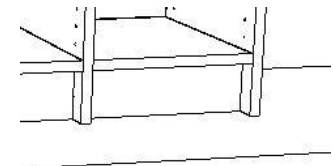

Single System bolt for outside panels

+

System Bolt Single H.263.20.985 *Single bolt for Fixed Shelves. Cam system Locks onto this Bolt Place on end Gables/Panels

+

or

System 1 Bolt Double H.263.24.972 *1 Piece bolt for Fixed Shelves. Cam system Locks onto this Bolt Place on middle Gables/Panels that have another fixed shelf on the other side

System 2 piece Double H.263.24.943 *2 Piece bolt for Fixed Shelves. Cam system Locks onto this Bolt Place on middle Gables/Panels that have another fixed shelf on the other side

+

or

System 1 Bolt Double H.263.24.972 *1 Piece bolt for Fixed Shelves. Cam system Locks onto this Bolt Place on middle Gables/Panels that have another fixed shelf on the other side

System 2 piece Double H.263.24.943 *2 Piece bolt for Fixed Shelves. Cam system Locks onto this Bolt Place on middle Gables/Panels that have another fixed shelf on the other side

Double System bolt combining Two fixed shelves onto a shared panel

Fasteners Fixed and Adjustable Shelving