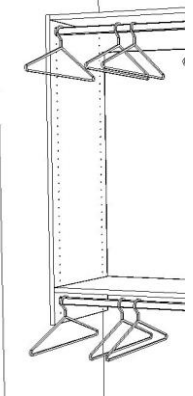

Shelf Support M-03-2415 *For Adjustable Shelves