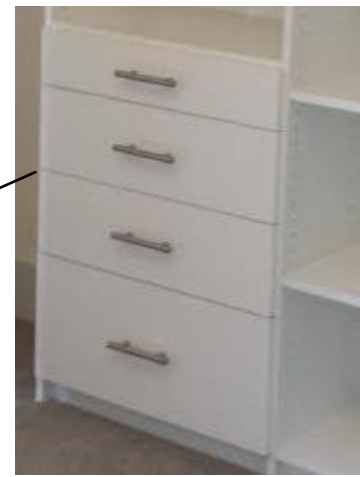

**Fasteners
Drawer Boxes and Accessories**