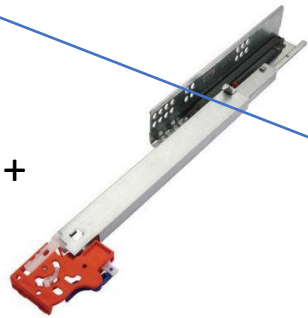

## Fasteners Shelf Rods, Holders, and Support

+

+

*System Screw Pozil (euro) M-06-7000 \*Flat Screws used to mount accessories on gables*

*Pan Screw #8 x 5/8 #2 Drive M-R20-1564 \*Pan Screw to be used on Under Mount Slides for back of Slides that are not in line with a bored hole*

*Undermount Soft-Close Slide 350mm 14 M-105-S10350H*

**Dovetail Drawer Box**

**1 1/4" Front Recex Screw  
To mount Drawer Front  
To Drawer Box**

*Drawer Front Screw Recex #8 x 1-1/4 M-R20-3102*

**8/32 Standard Screw Break-away or  
MM Standard Screw Break-away  
To mount drawer handle**