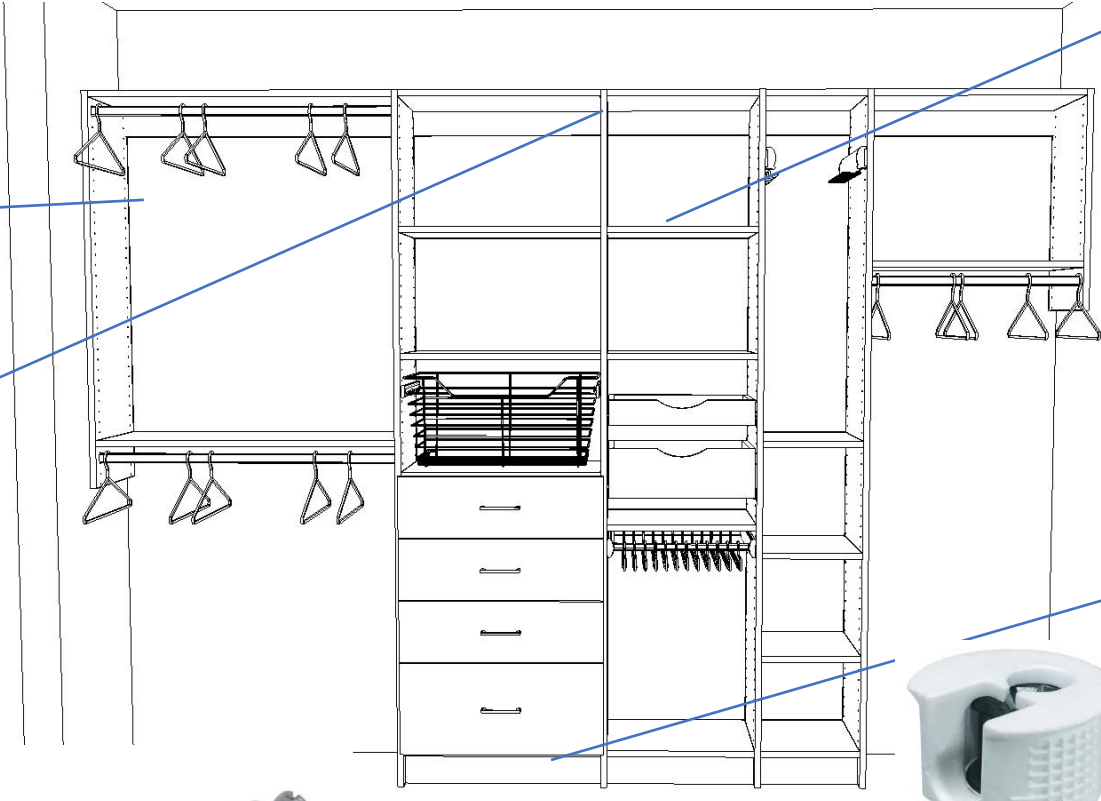

Single System bolt for outside panels

+

System Bolt Single H.263.20.985 *Single bolt for Fixed Shelves. Cam system Locks onto this Bolt Place on end Gables/Panels