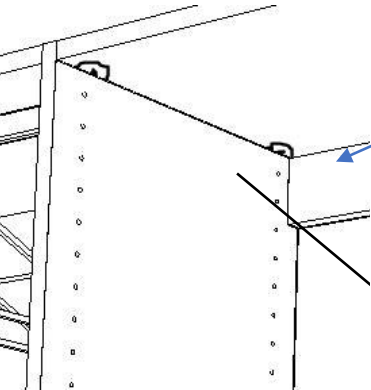

+

or

System 1 Bolt Double H.263.24.972 *1 Piece bolt for Fixed Shelves. Cam system Locks onto this Bolt Place on middle Gables/Panels that have another fixed shelf on the other side

System 2 piece Double H.263.24.943 *2 Piece bolt for Fixed Shelves. Cam system Locks onto this Bolt Place on middle Gables/Panels that have another fixed shelf on the other side

+

or

System 1 Bolt Double H.263.24.972 *1 Piece bolt for Fixed Shelves. Cam system Locks onto this Bolt Place on middle Gables/Panels that have another fixed shelf on the other side

System 2 piece Double H.263.24.943 *2 Piece bolt for Fixed Shelves. Cam system Locks onto this Bolt Place on middle Gables/Panels that have another fixed shelf on the other side